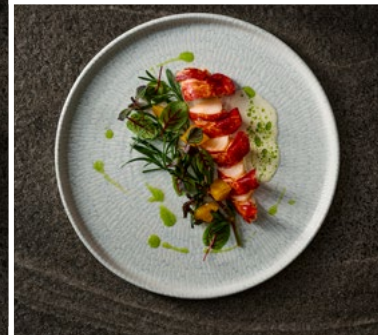

Oblong Plate
11 3/4 X 6"
ERAGXO11
PK: 12

Cappuccino Cup
12oz
ERAGCB28
PK: 12

Delta Grey

Taking inspiration from pathways carved by water, Delta features subtle texture and colour, ensuring the cuisine takes centre stage. In-glaze decoration offers added durability, making it perfect for busy kitchens, while the semi-matte finish gives a contemporary feel.